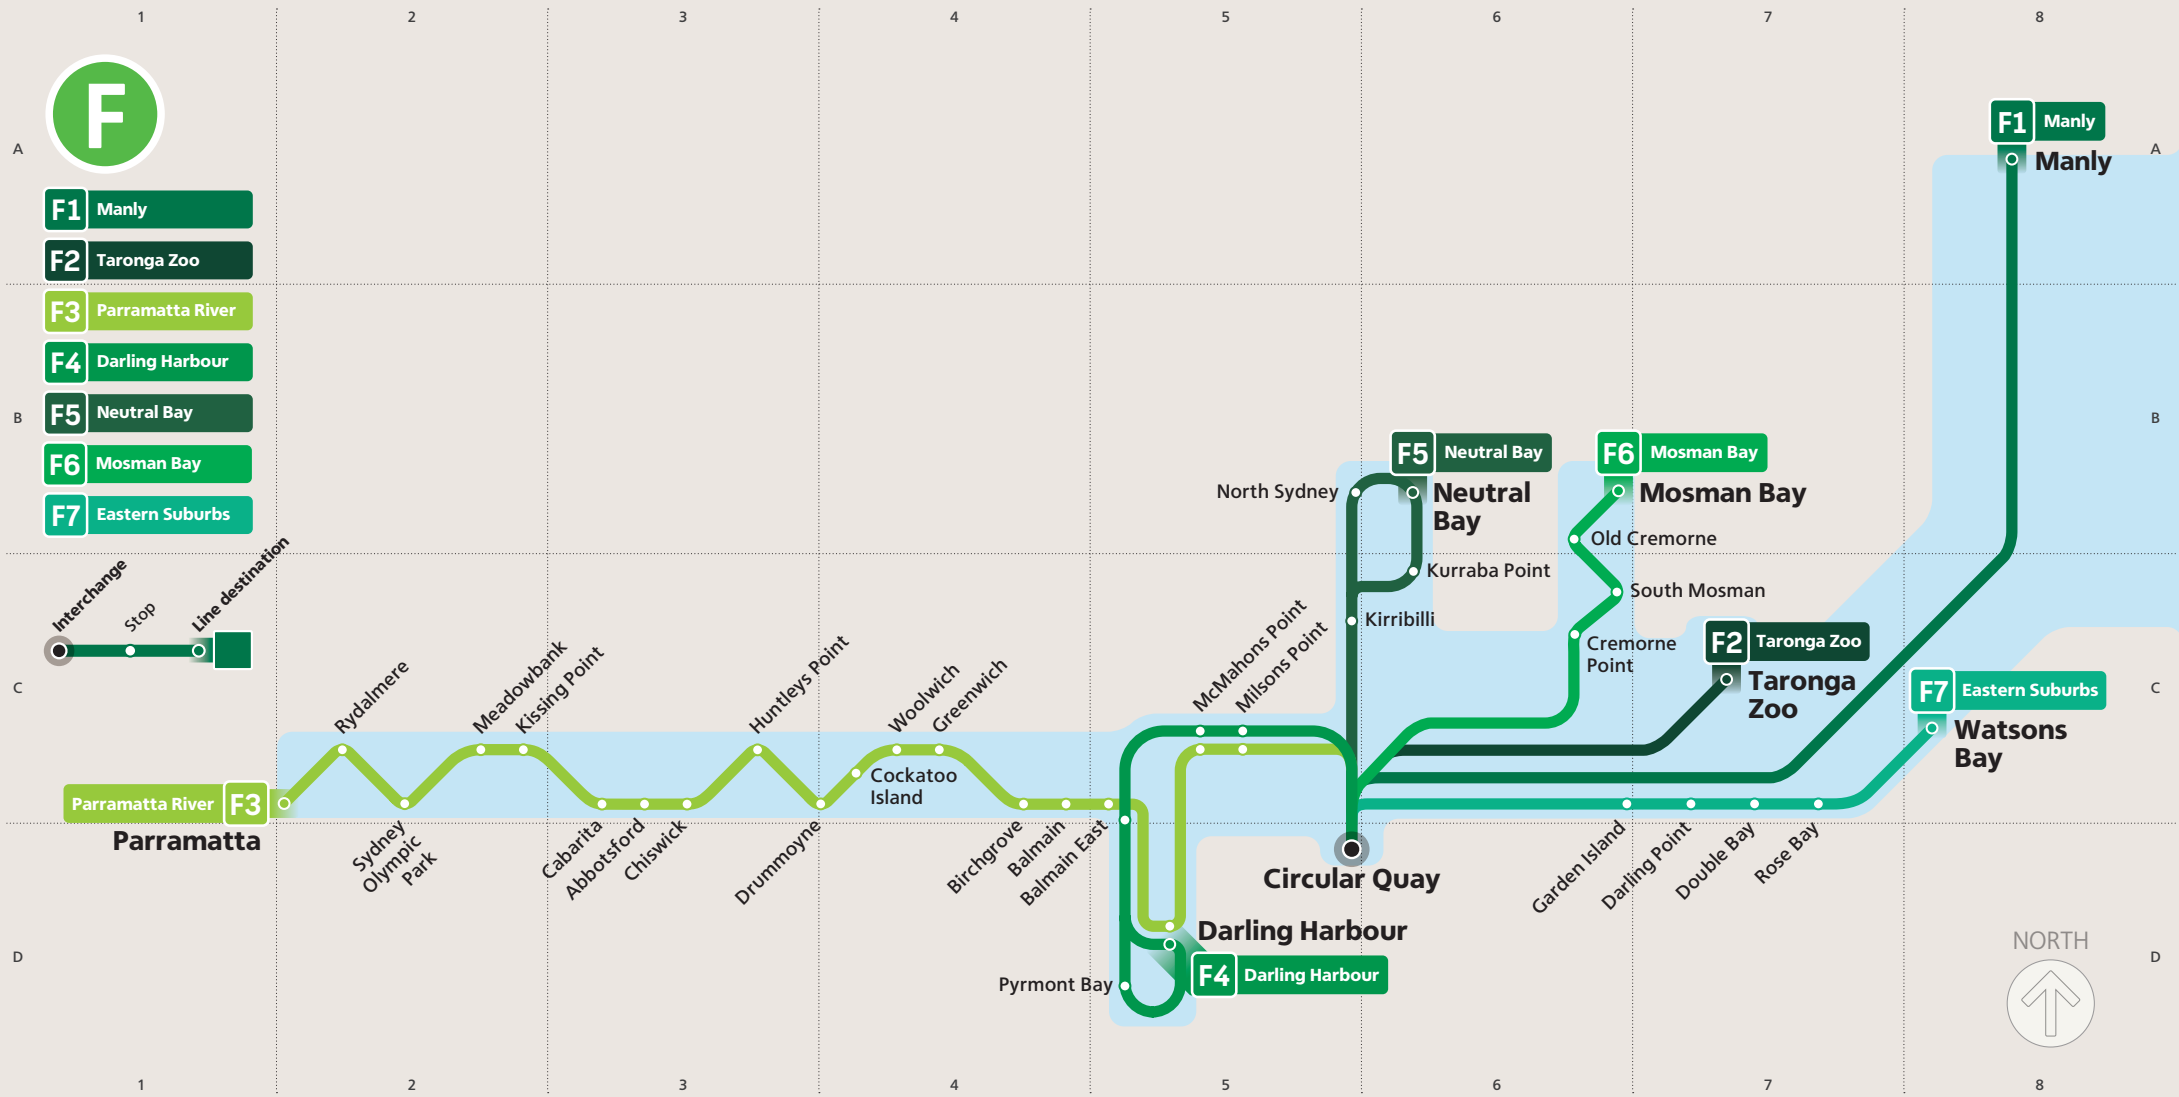

Sydney Ferries Network

Check timetables for services

It's easy to plan your trip

On your mobile device
Download a trip planning app
at transportnsw.info/apps

Questions and feedback
Phone 131 500
TTY 1800 637 500

The following Sydney Ferries Network information includes an alphabetical list of stations, its map grid references, wheelchair access and connecting service details where applicable.

For more information phone 131 500, (TTY 1800 637 500) or download a trip planning app at transportnsw.info/apps

A	Abbotsford	C3	 
B	Balmain	C4	
	Balmain East	C5	
	Birchgrove	C4	
C	Cabarita	C3	 
	Chiswick	C3	 
	Circular Quay	D5	  
	Cockatoo Island	C4	
	Cremorne Point	C6	 
D	Darling Harbour	D5	
	Darling Point	C7	
	Double Bay	C7	
	Drummoyne	C4	
G	Garden Island	C6	
	Greenwich	C4	
H	Huntleys Point	C3	
K	Kirribilli	C5	
	Kissing Point	C2	
	Kurraba Point	C6	
M	Manly	A8	 
	McMahons Point	C5	
	Meadowbank	C2	 
	Milsons Point	C5	 
	Mosman Bay	B6	 
N	Neutral Bay	B6	 
	North Sydney	B5	
O	Old Cremorne	B6	
P	Parramatta	C2	
	Pymont Bay	D5	
R	Rose Bay	C7	 
	Rydalmere	C2	
S	South Mosman	C6	
	Sydney Olympic Park	C2	 

T	Taronga Zoo	C7	 
W	Watsons Bay	C8	
	Woolwich	C4	 

Key

-  Wheelchair access
-  Sydney Trains connection
-  Sydney Buses connection